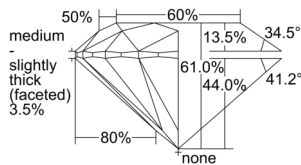

GIA®

FACSIMILE

GIA REPORT 5506472926

Verify this report at GIA.edu

GIA NATURAL DIAMOND DOSSIER®

September 20, 2024
GIA Report Number 5506472926
Shape and Cutting Style ..... Round Brilliant
Measurements ..... 5.39 - 5.44 x 3.31 mm

GRADING RESULTS

Carat Weight ..... 0.60 carat
Color Grade ..... E
Clarity Grade VS1
Cut Grade ..... Excellent

ADDITIONAL GRADING INFORMATION

Polish ..... Excellent
Symmetry ..... Excellent
Fluorescence ..... Faint
Clarity Characteristics..... Crystal, Needle, Pinpoint, Indented
Natural

Inscription(s): GIA 5506472926

PROPORTIONS

Profile to actual proportions

GRADING SCALES

GIA COLOR SCALE	GIA CLARITY SCALE	GIA CUT SCALE	
D	FLAWLESS	EXCELLENT	
E	INTERNALLY FLAWLESS		
F		VVS₁	VERY GOOD
G	VVS₂		
H	VS₁	GOOD	
I	VS₂		
J	SI₁	FAIR	
K	SI₂		
L	I₁	POOR	
M			
N	I₂		
O	I₃		
P			
Q			
R			
S			
T			
U			
V			
W			
X			
Y			
Z