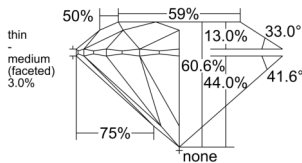

GIA®

FACSIMILE

GIA REPORT 5513026969

Verify this report at GIA.edu

GIA NATURAL DIAMOND DOSSIER®

December 19, 2024
GIA Report Number 5513026969
Shape and Cutting Style ..... Round Brilliant
Measurements ..... 5.32 - 5.35 x 3.24 mm

GRADING RESULTS

Carat Weight ..... 0.55 carat
Color Grade ..... H
Clarity Grade VS1
Cut Grade ..... Excellent

ADDITIONAL GRADING INFORMATION

Polish ..... Excellent
Symmetry ..... Excellent
Fluorescence ..... Strong Blue
Clarity Characteristics..... Cloud, Crystal, Pinpoint
Inspection(s): GIA 5513026969

PROPORTIONS

Profile to actual proportions

GRADING SCALES

GIA COLOR SCALE	GIA CLARITY SCALE	GIA CUT SCALE
COLOURLESS	FLAWLESS	EXCELLENT
D	INTERNALLY FLAWLESS	
E	VVS₁	VERY GOOD
F		
G	VS₁	GOOD
H		
I	SI₁	FAIR
J		
K	I₁	POOR
L		
M	I₂	
N		
O	I₃	
P		
Q		
R		
S		
T		
U		
V		
W		
X		
Y		
Z