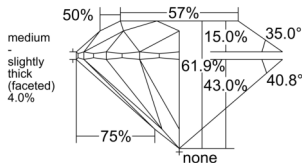

GIA®

FACSIMILE

GIA REPORT 5513443811

Verify this report at GIA.edu

GIA NATURAL DIAMOND DOSSIER®

February 17, 2025
GIA Report Number 5513443811
Shape and Cutting Style ..... Round Brilliant
Measurements ..... 4.51 - 4.54 x 2.80 mm

GRADING RESULTS

Carat Weight ..... 0.35 carat
Color Grade ..... F
Clarity Grade VVS1
Cut Grade ..... Excellent

ADDITIONAL GRADING INFORMATION

Polish ..... Excellent
Symmetry ..... Excellent
Fluorescence ..... None
Clarity Characteristics ..... Pinpoint, Feather
Inscription(s): GIA 5513443811

PROPORTIONS

GRADING SCALES

GIA COLOR SCALE	GIA CLARITY SCALE	GIA CUT SCALE	
D	FLAWLESS	EXCELLENT	
E	INTERNALLY FLAWLESS		
F		VVS₁	VERY GOOD
G	VVS₂		
H	VS₁	GOOD	
I	VS₂		
J	SI₁	FAIR	
K	SI₂		
L	I₁	POOR	
M			
N			
O	I₂		
P			
Q			
R	I₃		
S			
T			
U			
V			
W			
X			
Y			
Z