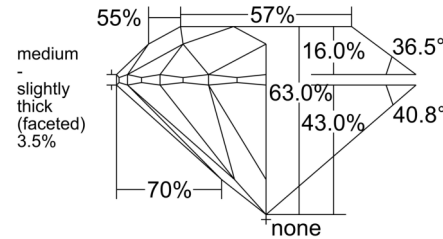

GIA NATURAL DIAMOND GRADING REPORT

March 03, 2025

GIA Report Number 5513544820

Shape and Cutting Style Round Brilliant

Measurements 7.96 - 8.02 x 5.04 mm

GRADING RESULTS

Carat Weight 2.01 carat

Color Grade G

Clarity Grade VVS2

Cut Grade Excellent

ADDITIONAL GRADING INFORMATION

Polish Excellent

Symmetry Excellent

Fluorescence Strong Blue

Inscription(s): GIA 5513544820

PROPORTIONS

Profile to actual proportions

CLARITY CHARACTERISTICS

KEY TO SYMBOLS*

- Pinpoint
- ◡ Indented Natural
- ◢ Natural

* Red symbols denote internal characteristics (inclusions). Green or black symbols denote external characteristics (blemishes). Diagram is an approximate representation of the diamond, and symbols shown indicate type, position, and approximate size of clarity characteristics. All clarity characteristics may not be shown. Details of finish are not shown.