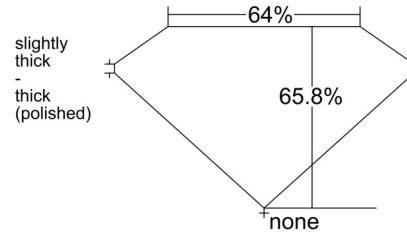

PROPORTIONS

Profile not to actual proportions