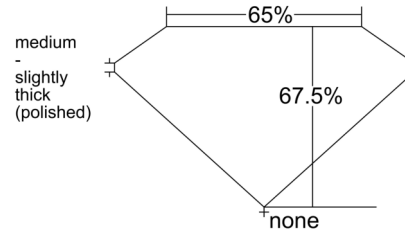

GIA NATURAL DIAMOND GRADING REPORT

September 01, 2025
 GIA Report Number 5533274242
 Shape and Cutting Style Square Emerald Cut
 Measurements 6.29 x 6.27 x 4.23 mm

GRADING RESULTS

Carat Weight 1.51 carat
 Color Grade H
 Clarity Grade VS2

PROPORTIONS

Profile not to actual proportions

CLARITY CHARACTERISTICS

KEY TO SYMBOLS*

- Cloud
- Feather

* Red symbols denote internal characteristics (inclusions). Green or black symbols denote external characteristics (blemishes). Diagram is an approximate representation of the diamond, and symbols shown indicate type, position, and approximate size of clarity characteristics. All clarity characteristics may not be shown. Details of finish are not shown.