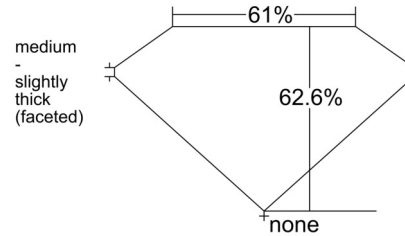

PROPORTIONS

Profile not to actual proportions