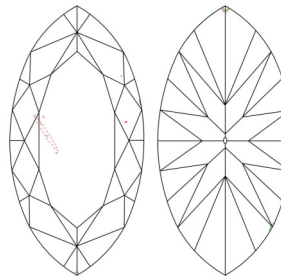

GIA NATURAL DIAMOND GRADING REPORT

June 05, 2026  
 GIA Report Number ..... 5556426729  
 Shape and Cutting Style ..... Marquise Brilliant  
 Measurements ..... 9.55 x 5.20 x 3.34 mm

GRADING RESULTS

Carat Weight ..... 1.01 carat  
 Color Grade ..... H  
 Clarity Grade ..... VS1

ADDITIONAL GRADING INFORMATION

Polish ..... Excellent  
 Symmetry ..... Excellent  
 Fluorescence ..... None  
 Inscription(s): GIA 5556426729  
**Comments:** Pinpoints are not shown.

PROPORTIONS

Profile not to actual proportions

CLARITY CHARACTERISTICS

KEY TO SYMBOLS\*

- Crystal      △ Natural
- ⊙ Cloud
- ↘ Needle
- ⤴ Indented Natural

\* Red symbols denote internal characteristics (inclusions). Green or black symbols denote external characteristics (blemishes). Diagram is an approximate representation of the diamond, and symbols shown indicate type, position, and approximate size of clarity characteristics. All clarity characteristics may not be shown. Details of finish are not shown.