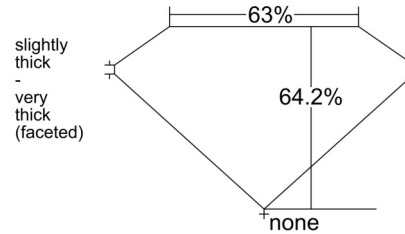

GIA NATURAL DIAMOND GRADING REPORT

June 05, 2026  
 GIA Report Number ..... 5556426729  
 Shape and Cutting Style ..... Marquise Brilliant  
 Measurements ..... 9.55 x 5.20 x 3.34 mm

GRADING RESULTS

Carat Weight ..... 1.01 carat  
 Color Grade ..... H  
 Clarity Grade ..... VS1

ADDITIONAL GRADING INFORMATION

Polish ..... Excellent  
 Symmetry ..... Excellent  
 Fluorescence ..... None  
 Inscription(s): GIA 5556426729  
**Comments:** Pinpoints are not shown.

PROPORTIONS

Profile not to actual proportions

CLARITY CHARACTERISTICS

KEY TO SYMBOLS\*

- Crystal      △ Natural
- ⊙ Cloud
- ↘ Needle
- ⤴ Indented Natural

\* Red symbols denote internal characteristics (inclusions). Green or black symbols denote external characteristics (blemishes). Diagram is an approximate representation of the diamond, and symbols shown indicate type, position, and approximate size of clarity characteristics. All clarity characteristics may not be shown. Details of finish are not shown.