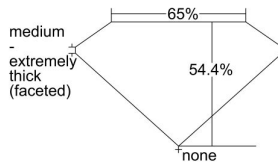

GIA®

FACSIMILE

GIA REPORT 6214046537

Verify this report at GIA.edu

GIA NATURAL DIAMOND DOSSIER®

July 27, 2020
GIA Report Number 6214046537
Shape and Cutting Style ..... Heart Brilliant
Measurements ..... 5.48 x 6.30 x 3.42 mm

GRADING RESULTS

Carat Weight ..... 0.76 carat
Color Grade ..... D
Clarity Grade I1

ADDITIONAL GRADING INFORMATION

Polish ..... Good
Symmetry ..... Good
Fluorescence ..... Medium Blue
Clarity Characteristics..... Twinning Wisp, Crystal, Feather
Inscription(s): GIA 6214046537

PROPORTIONS

Profile not to actual proportions

GRADING SCALES

GIA COLOR SCALE		GIA CLARITY SCALE	
COLORLESS	D	VERY VERY SLIGHTLY INCLUDED	FLAWLESS
	E		INTERNALLY FLAWLESS
	F		VVS₁
	G		VVS₂
	H		VS₁
	I		VS₂
	J		SI₁
	K		SI₂
	L		I₁
	M		I₂
NEAR COLORLESS	N	SLIGHTLY INCLUDED	I₃
	O		
	P		
	Q		
FAINT	R		
	S		
	T		
	U		
VERT LIGHT	V		
	W		
	X		
	Y		
LIGHT	Z