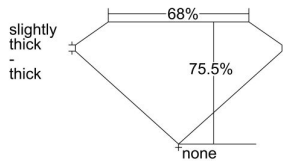

GIA®

FACSIMILE

GIA REPORT 6223064721

Verify this report at GIA.edu

GIA NATURAL DIAMOND DOSSIER®

October 05, 2021
GIA Report Number 6223064721
Shape and Cutting Style ..... Square Modified Brilliant
Measurements ..... 5.25 x 5.21 x 3.93 mm

GRADING RESULTS

Carat Weight ..... 0.91 carat
Color Grade I
Clarity Grade VS2

ADDITIONAL GRADING INFORMATION

Polish ..... Very Good
Symmetry ..... Very Good
Fluorescence ..... None
Clarity Characteristics ..... Cloud, Crystal
Inscription(s): GIA 6223064721

PROPORTIONS

Profile not to actual proportions

GRADING SCALES

GIA COLOR SCALE		GIA CLARITY SCALE				
COLORLESS	D	VERY VERY SLIGHTLY INCLUDED	FLAWLESS			
	E		INTERNALLY FLAWLESS			
	F		VVS₁			
	NEAR COLORLESS	G	VERY SLIGHTLY INCLUDED	VVS₂		
		H		VS₁		
		FAINT	I	SLIGHTLY INCLUDED	VS₂	
			J		SI₁	
			LIGHT	K	INCLUDED	SI₂
	L	I₁				
	M	I₂				
N	NOT GRADED	I₃				
O						
P						
Q						
R						
S						
T						
U						
V						
W						
X						
Y						
Z