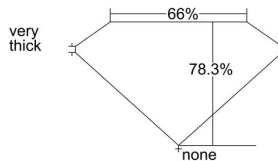

GIA®

FACSIMILE

GIA REPORT 6223132498

Verify this report at GIA.edu

GIA NATURAL DIAMOND DOSSIER®

November 08, 2021
GIA Report Number 6223132498
Shape and Cutting Style ..... Square Modified Brilliant
Measurements ..... 5.02 x 5.01 x 3.92 mm

GRADING RESULTS

Carat Weight ..... 0.90 carat
Color Grade ..... J
Clarity Grade VS1

ADDITIONAL GRADING INFORMATION

Polish ..... Excellent
Symmetry ..... Excellent
Fluorescence ..... None
Clarity Characteristics ..... Cloud, Cavity
Inscription(s): GIA 6223132498

PROPORTIONS

Profile not to actual proportions

GRADING SCALES

GIA COLOR SCALE		GIA CLARITY SCALE			
COLORLESS	D	VERY VERY SLIGHTLY INCLUDED	FLAWLESS		
	E		INTERNALLY FLAWLESS		
	F	VERY SLIGHTLY INCLUDED	VVS₁		
	G		VVS₂		
	H		VS₁		
	NEAR COLORLESS	I	SLIGHTLY INCLUDED	VS₂	
		J		SI₁	
		FAINT	K	INCLUDED	SI₂
			L		I₁
			M		I₂
VERT LIGHT	N	LIGHT	I₃		
	O				
	P				
	Q				
	R