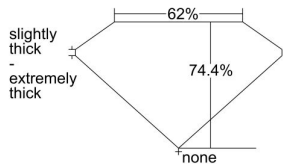

GIA®

FACSIMILE

GIA REPORT 6223214501

Verify this report at GIA.edu

GIA NATURAL DIAMOND DOSSIER®

January 06, 2022
GIA Report Number 6223214501
Shape and Cutting Style ..... Square Modified Brilliant
Measurements ..... 4.54 x 4.44 x 3.31 mm

GRADING RESULTS

Carat Weight ..... 0.59 carat
Color Grade I
Clarity Grade VS1

ADDITIONAL GRADING INFORMATION

Polish ..... Good
Symmetry ..... Fair
Fluorescence ..... None
Clarity Characteristics ..... Cavity
Inscription(s): GIA 6223214501

PROPORTIONS

Profile not to actual proportions

GRADING SCALES

GIA COLOR SCALE		GIA CLARITY SCALE			
COLORLESS	D	VERY VERY SLIGHTLY INCLUDED	FLAWLESS		
	E		INTERNALLY FLAWLESS		
	F	VERY SLIGHTLY INCLUDED	VVS₁		
	G		VVS₂		
	H		VS₁		
	NEAR COLORLESS	I	SLIGHTLY INCLUDED	VS₂	
		J		SI₁	
		FAINT	K	INCLUDED	SI₂
			L		I₁
			M		I₂
VERT LIGHT			N	INCLUDED	I₃
			O		
			P		
	Q				
LIGHT	R				
	S				
	T				
	U				
	V				
	W				
	X				
	Y				
	Z