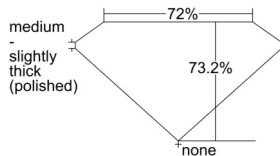

GIA®

FACSIMILE

GIA REPORT 6224585672

Verify this report at GIA.edu

GIA NATURAL DIAMOND DOSSIER®

August 02, 2024
GIA Report Number 6224585672
Shape and Cutting Style ..... Square Modified Brilliant
Measurements ..... 5.01 x 4.99 x 3.65 mm

GRADING RESULTS

Carat Weight ..... 0.73 carat
Color Grade ..... H
Clarity Grade VVS2

ADDITIONAL GRADING INFORMATION

Polish ..... Very Good
Symmetry ..... Very Good
Fluorescence ..... None
Clarity Characteristics..... Pinpoint, Feather, Cavity
Inscription(s): GIA 6224585672

PROPORTIONS

Profile not to actual proportions

GRADING SCALES

GIA COLOR SCALE		GIA CLARITY SCALE				
COLORLESS	D	VERY VERY SLIGHTLY INCLUDED	FLAWLESS			
	E		INTERNALLY FLAWLESS			
	F		VVS₁			
	G		VVS₂			
	NEAR COLORLESS	H	VERY SLIGHTLY INCLUDED	VS₁		
		I		VS₂		
		FAINT	J	SLIGHTLY INCLUDED	I₁	
			K		I₂	
			L		I₃	
			VERT LIGHT	M	INCLUDED	
N						
O						
P						
Q						
R						
LIGHT	S					
	T					
	U					
	V					
	W					
	X					
Y						
Z