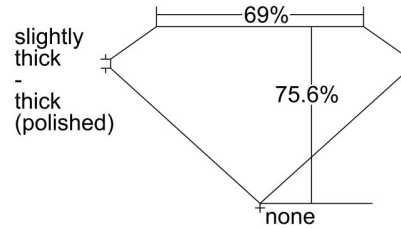

GIA NATURAL DIAMOND GRADING REPORT

October 13, 2022
 GIA Report Number 6224677184
 Shape and Cutting Style Square Modified Brilliant
 Measurements 6.33 x 6.30 x 4.77 mm

GRADING RESULTS

Carat Weight 1.74 carat
 Color Grade J
 Clarity Grade VS1

ADDITIONAL GRADING INFORMATION

Polish Excellent
 Symmetry Very Good
 Fluorescence Faint
 Inscription(s): GIA 6224677184

PROPORTIONS

Profile not to actual proportions

CLARITY CHARACTERISTICS

KEY TO SYMBOLS*

- Crystal
- ∖ Needle
- ☉ Cloud

* Red symbols denote internal characteristics (inclusions). Green or black symbols denote external characteristics (blemishes). Diagram is an approximate representation of the diamond, and symbols shown indicate type, position, and approximate size of clarity characteristics. All clarity characteristics may not be shown. Details of finish are not shown.