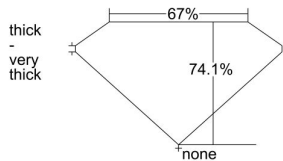

GIA®

FACSIMILE

GIA REPORT 6227204742

Verify this report at GIA.edu

GIA NATURAL DIAMOND DOSSIER®

December 29, 2021
GIA Report Number 6227204742
Shape and Cutting Style ..... Square Modified Brilliant
Measurements ..... 5.19 x 5.15 x 3.82 mm

GRADING RESULTS

Carat Weight ..... 0.90 carat
Color Grade ..... G
Clarity Grade VVS2

ADDITIONAL GRADING INFORMATION

Polish ..... Excellent
Symmetry ..... Very Good
Fluorescence ..... None
Clarity Characteristics ..... Cloud, Cavity
Inscription(s): GIA 6227204742

PROPORTIONS

Profile not to actual proportions

GRADING SCALES

GIA COLOR SCALE		GIA CLARITY SCALE			
COLORLESS	D	VERY VERY SLIGHTLY INCLUDED	FLAWLESS		
	E		INTERNALLY FLAWLESS		
	F		VVS₁		
	NEAR COLORLESS	G	VERY SLIGHTLY INCLUDED	VVS₂	
		H		VS₁	
		FAINT	I	SLIGHTLY INCLUDED	VS₂
			J		SI₁
	LIGHT		K	INCLUDED	SI₂
			L		I₁
		M	I₂		
N		I₃			
O					
P					
Q					
R					
S					
T					
U					
V					
W					
X					
Y					
Z