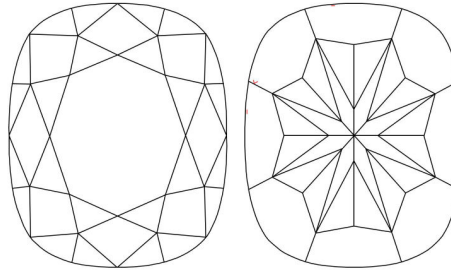

**GIA NATURAL DIAMOND GRADING REPORT**

August 08, 2022  
 GIA Report Number ..... 6227549391  
 Shape and Cutting Style ..... Cushion Modified Brilliant  
 Measurements ..... 5.49 x 5.46 x 4.00 mm

**GRADING RESULTS**

Carat Weight ..... 1.00 carat  
 Color Grade ..... J  
 Clarity Grade ..... VVS1

**ADDITIONAL GRADING INFORMATION**

Polish ..... Excellent  
 Symmetry ..... Good  
 Fluorescence ..... None  
 Inscription(s): GIA 6227549391

**PROPORTIONS**

Profile not to actual proportions

**CLARITY CHARACTERISTICS**

**KEY TO SYMBOLS\***
 Feather

**GRADING SCALES**

GIA COLOR SCALE		GIA CLARITY SCALE	
COLOURLESS	D	VERY VERY SLIGHTLY INCLUDED	FLAWLESS
	E		INTERNALLY FLAWLESS
	F		VVS <sub>1</sub>
NEAR COLOURLESS	G	VERY SLIGHTLY INCLUDED	VVS <sub>2</sub>
	H		VS <sub>1</sub>
	I		VS <sub>2</sub>
FANT	J	SLIGHTLY INCLUDED	SI <sub>1</sub>
	K		SI <sub>2</sub>
	L		I <sub>1</sub>
VERY LIGHT	M	INCLUDED	I <sub>2</sub>
	N		I <sub>3</sub>
	O		
LIGHT	P		
	Q		
	R		
	S		
	T		
	U		
	V		
	W		
	X		
	Y		
Z			