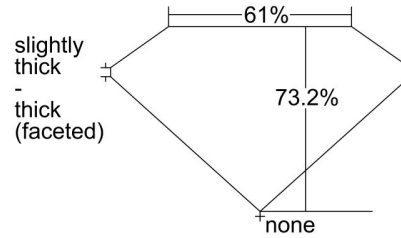

**GIA NATURAL DIAMOND GRADING REPORT**

August 08, 2022  
 GIA Report Number ..... 6227549391  
 Shape and Cutting Style ..... Cushion Modified Brilliant  
 Measurements ..... 5.49 x 5.46 x 4.00 mm

**GRADING RESULTS**

Carat Weight ..... 1.00 carat  
 Color Grade ..... J  
 Clarity Grade ..... VVS1

**ADDITIONAL GRADING INFORMATION**

Polish ..... Excellent  
 Symmetry ..... Good  
 Fluorescence ..... None  
 Inscription(s): GIA 6227549391

**PROPORTIONS**

Profile not to actual proportions

**CLARITY CHARACTERISTICS**

**KEY TO SYMBOLS\***
 Feather

**GRADING SCALES**

GIA COLOR SCALE		GIA CLARITY SCALE	
COLOURLESS	D	VERY VERY SLIGHTLY INCLUDED	FLAWLESS
	E		INTERNALLY FLAWLESS
	F		VVS <sub>1</sub>
NEAR COLOURLESS	G	VERY SLIGHTLY INCLUDED	VVS <sub>2</sub>
	H		VS <sub>1</sub>
	I		VS <sub>2</sub>
FANT	J	SLIGHTLY INCLUDED	SI <sub>1</sub>
	K		SI <sub>2</sub>
	L		I <sub>1</sub>
VERY LIGHT	M	INCLUDED	I <sub>2</sub>
	N		I <sub>3</sub>
	O		
LIGHT	P		
	Q		
	R		
	S		
	T		
	U		
	V		
	W		
	X		
	Y		
Z			