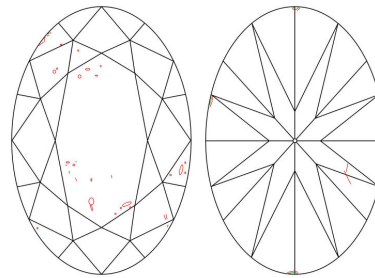

GIA NATURAL DIAMOND GRADING REPORT

August 04, 2022  
 GIA Report Number ..... 6227573868  
 Shape and Cutting Style ..... Oval Brilliant  
 Measurements ..... 7.28 x 5.43 x 3.58 mm

GRADING RESULTS

Carat Weight ..... 1.01 carat  
 Color Grade ..... E  
 Clarity Grade ..... SI1

ADDITIONAL GRADING INFORMATION

Polish ..... Excellent  
 Symmetry ..... Excellent  
 Fluorescence ..... None  
 Inscription(s): GIA 6227573868

**Comments:** Clouds are not shown. Pinpoints are not shown.

PROPORTIONS

Profile not to actual proportions

CLARITY CHARACTERISTICS

KEY TO SYMBOLS\*

- Crystal
- ~ Feather
- ∖ Needle
- ∩ Indented Natural

\* Red symbols denote internal characteristics (inclusions). Green or black symbols denote external characteristics (blemishes). Diagram is an approximate representation of the diamond, and symbols shown indicate type, position, and approximate size of clarity characteristics. All clarity characteristics may not be shown. Details of finish are not shown.