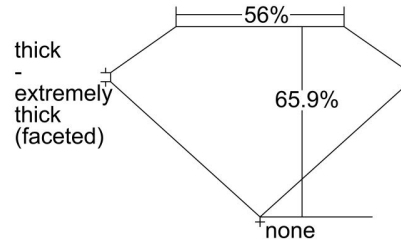

GIA NATURAL DIAMOND GRADING REPORT

August 04, 2022  
 GIA Report Number ..... 6227573868  
 Shape and Cutting Style ..... Oval Brilliant  
 Measurements ..... 7.28 x 5.43 x 3.58 mm

GRADING RESULTS

Carat Weight ..... 1.01 carat  
 Color Grade ..... E  
 Clarity Grade ..... SI1

PROPORTIONS

Profile not to actual proportions

CLARITY CHARACTERISTICS

KEY TO SYMBOLS\*

- Crystal
- ~ Feather
- ∖ Needle
- ∩ Indented Natural

\* Red symbols denote internal characteristics (inclusions). Green or black symbols denote external characteristics (blemishes). Diagram is an approximate representation of the diamond, and symbols shown indicate type, position, and approximate size of clarity characteristics. All clarity characteristics may not be shown. Details of finish are not shown.