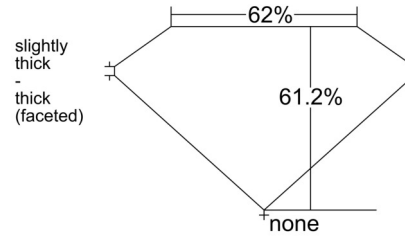

GIA NATURAL DIAMOND GRADING REPORT

December 19, 2024
 GIA Report Number 6234044008
 Shape and Cutting Style Oval Brilliant
 Measurements 13.95 x 9.49 x 5.81 mm

GRADING RESULTS

Carat Weight 5.00 carat
 Color Grade J
 Clarity Grade VS1

Profile not to actual proportions

CLARITY CHARACTERISTICS

KEY TO SYMBOLS*

- Cloud
- Crystal
- Feather
- Needle

* Red symbols denote internal characteristics (inclusions). Green or black symbols denote external characteristics (blemishes). Diagram is an approximate representation of the diamond, and symbols shown indicate type, position, and approximate size of clarity characteristics. All clarity characteristics may not be shown. Details of finish are not shown.