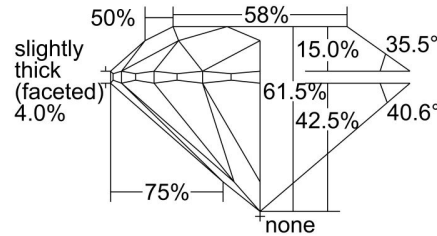

GIA NATURAL DIAMOND GRADING REPORT

September 27, 2023

GIA Report Number 6234079827

Shape and Cutting Style Round Brilliant

Measurements 10.12 - 10.17 x 6.24 mm

GRADING RESULTS

Carat Weight 4.02 carat

Color Grade G

PROPORTIONS

Profile to actual proportions

CLARITY CHARACTERISTICS

KEY TO SYMBOLS*

- Feather
- Crystal
- Cloud
- Needle

* Red symbols denote internal characteristics (inclusions). Green or black symbols denote external characteristics (blemishes). Diagram is an approximate representation of the diamond, and symbols shown indicate type, position, and approximate size of clarity characteristics. All clarity characteristics may not be shown. Details of finish are not shown.