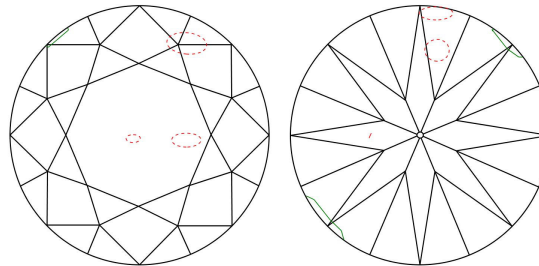

GIA NATURAL DIAMOND GRADING REPORT

January 04, 2024  
 GIA Report Number ..... 6234161035  
 Shape and Cutting Style ..... Round Brilliant  
 Measurements ..... 8.01 - 8.14 x 4.89 mm

GRADING RESULTS

Carat Weight ..... 2.03 carat  
 Color Grade ..... I  
 Clarity Grade ..... VS1  
 Cut Grade ..... Good

PROPORTIONS

Profile to actual proportions

CLARITY CHARACTERISTICS

KEY TO SYMBOLS\*

-  Cloud
-  Feather
-  Natural

\* Red symbols denote internal characteristics (inclusions). Green or black symbols denote external characteristics (blemishes). Diagram is an approximate representation of the diamond, and symbols shown indicate type, position, and approximate size of clarity characteristics. All clarity characteristics may not be shown. Details of finish are not shown.