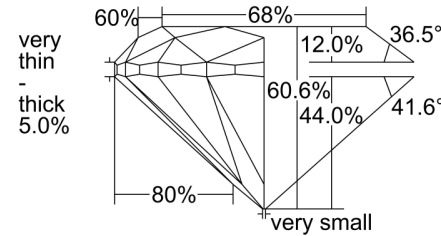

GIA NATURAL DIAMOND GRADING REPORT

January 04, 2024  
 GIA Report Number ..... 6234161035  
 Shape and Cutting Style ..... Round Brilliant  
 Measurements ..... 8.01 - 8.14 x 4.89 mm

GRADING RESULTS

Carat Weight ..... 2.03 carat  
 Color Grade ..... I  
 Clarity Grade ..... VS1  
 Cut Grade ..... Good

PROPORTIONS

Profile to actual proportions

CLARITY CHARACTERISTICS

KEY TO SYMBOLS\*

-  Cloud
-  Feather
-  Natural

\* Red symbols denote internal characteristics (inclusions). Green or black symbols denote external characteristics (blemishes). Diagram is an approximate representation of the diamond, and symbols shown indicate type, position, and approximate size of clarity characteristics. All clarity characteristics may not be shown. Details of finish are not shown.