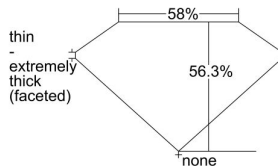

GIA®

FACSIMILE

GIA REPORT 6234177723

Verify this report at GIA.edu

GIA NATURAL DIAMOND DOSSIER®

January 23, 2024
GIA Report Number 6234177723
Shape and Cutting Style ..... Heart Brilliant
Measurements ..... 5.98 x 7.24 x 4.08 mm

GRADING RESULTS

Carat Weight ..... 1.00 carat
Color Grade ..... F
Clarity Grade SI2

ADDITIONAL GRADING INFORMATION

Polish ..... Very Good
Symmetry ..... Good
Fluorescence ..... Faint
Clarity Characteristics..... Cloud, Indented Natural
Inscription(s): GIA 6234177723

PROPORTIONS

Profile not to actual proportions

GRADING SCALES

GIA COLOR SCALE		GIA CLARITY SCALE	
COLORLESS	D	VERY VERY SLIGHTLY INCLUDED	FLAWLESS
	E		INTERNALLY FLAWLESS
	F		VVS₁
	G		VVS₂
	H		VS₁
	I		VS₂
	J		SI₁
	K		SI₂
	L		I₁
	M		I₂
NEAR COLORLESS	N	SLIGHTLY INCLUDED	I₃
	O		
	P		
	Q		
FAINT	R		
	S		
	T		
	U		
VERT LIGHT	V		
	W		
	X		
	Y		
LIGHT	Z