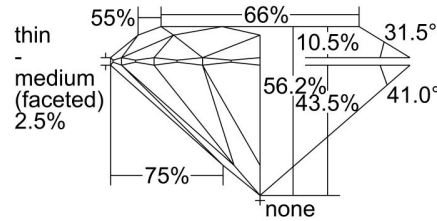

GIA NATURAL DIAMOND GRADING REPORT

March 20, 2024  
 GIA Report Number ..... 6234223084  
 Shape and Cutting Style ..... Round Brilliant  
 Measurements ..... 7.26 - 7.29 x 4.09 mm

GRADING RESULTS

Carat Weight ..... 1.30 carat  
 Color Grade ..... M  
 Clarity Grade ..... SI2  
 Cut Grade ..... Very Good

ADDITIONAL GRADING INFORMATION

Polish ..... Excellent  
 Symmetry ..... Excellent  
 Fluorescence ..... None  
 Inscription(s): GIA 6234223084  
 Comments: Clouds are not shown.

PROPORTIONS

Profile to actual proportions

CLARITY CHARACTERISTICS

KEY TO SYMBOLS\*

Feather

\* Red symbols denote internal characteristics (inclusions). Green or black symbols denote external characteristics (blemishes). Diagram is an approximate representation of the diamond, and symbols shown indicate type, position, and approximate size of clarity characteristics. All clarity characteristics may not be shown. Details of finish are not shown.