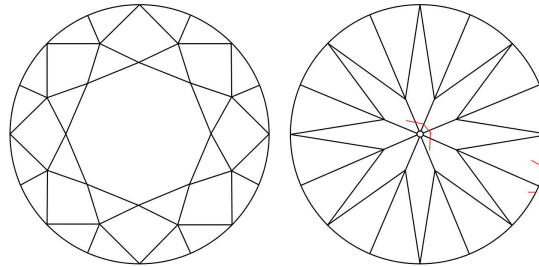

ADDITIONAL GRADING INFORMATION

Polish ..... Excellent  
 Symmetry ..... Excellent  
 Fluorescence ..... None  
 Inscription(s): GIA 6234223084  
 Comments: Clouds are not shown.

PROPORTIONS

Profile to actual proportions

CLARITY CHARACTERISTICS

KEY TO SYMBOLS\*

Feather

\* Red symbols denote internal characteristics (inclusions). Green or black symbols denote external characteristics (blemishes). Diagram is an approximate representation of the diamond, and symbols shown indicate type, position, and approximate size of clarity characteristics. All clarity characteristics may not be shown. Details of finish are not shown.