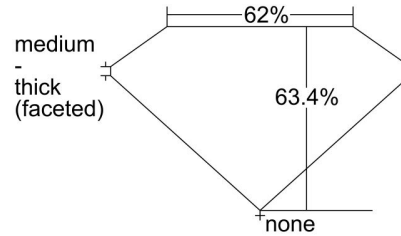

GIA NATURAL DIAMOND GRADING REPORT

July 04, 2024
 GIA Report Number 6234337846
 Shape and Cutting Style Oval Brilliant
 Measurements 8.75 x 6.28 x 3.98 mm

GRADING RESULTS

Carat Weight 1.50 carat
 Color Grade K
 Clarity Grade VS1

ADDITIONAL GRADING INFORMATION

Polish Very Good
 Symmetry Very Good
 Fluorescence Medium Blue

Inscription(s): GIA 6234337846

Comments: Additional clouds are not shown. Pinpoints are not shown.

PROPORTIONS

Profile not to actual proportions

CLARITY CHARACTERISTICS

KEY TO SYMBOLS*

- Cloud
- Feather

* Red symbols denote internal characteristics (inclusions). Green or black symbols denote external characteristics (blemishes). Diagram is an approximate representation of the diamond, and symbols shown indicate type, position, and approximate size of clarity characteristics. All clarity characteristics may not be shown. Details of finish are not shown.