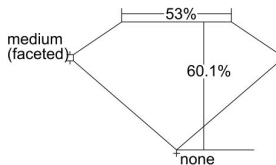

GIA®

FACSIMILE

GIA REPORT 6234340242

Verify this report at GIA.edu

GIA NATURAL DIAMOND DOSSIER®

July 09, 2024
GIA Report Number **6234340242**
Shape and Cutting Style ..... **Round Modified Brilliant**
Measurements ..... **6.51 - 6.55 x 3.93 mm**

GRADING RESULTS

Carat Weight ..... **1.01 carat**
Color Grade ..... **H**
Clarity Grade **S12**

ADDITIONAL GRADING INFORMATION

Polish ..... **Very Good**
Symmetry ..... **Excellent**
Fluorescence ..... **None**
Clarity Characteristics..... **Crystal, Cloud**
Inscription(s): GIA 6234340242, 31190L

PROPORTIONS

Profile not to actual proportions

GRADING SCALES

GIA COLOR SCALE		GIA CLARITY SCALE			
COLORLESS	D	VERY VERY SLIGHTLY INCLUDED	FLAWLESS		
	E		INTERNALLY FLAWLESS		
	F	VERY SLIGHTLY INCLUDED	VVS₁		
	G		VVS₂		
	H		VS₁		
	NEAR COLORLESS	I	SLIGHTLY INCLUDED	VS₂	
		J		S1₁	
		FAINT	K	INCLUDED	S1₂
			L		I₁
			M		I₂
VERT LIGHT	N	INCLUDED	I₃		
	O				
	P				
	Q				
	R				
	S				
	T				
LIGHT	U				
	V				
	W				
	X				
Y					
Z