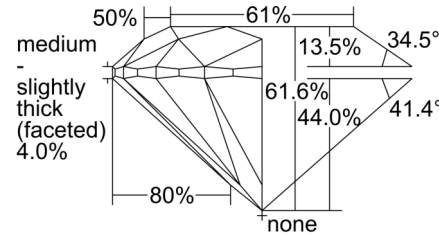

GIA NATURAL DIAMOND GRADING REPORT

 August 01, 2024
 GIA Report Number 6234360862
 Shape and Cutting Style Round Brilliant
 Measurements 6.40 - 6.42 x 3.95 mm

GRADING RESULTS

 Carat Weight 1.00 carat
 Color Grade E
 Clarity Grade VS1
 Cut Grade Excellent

ADDITIONAL GRADING INFORMATION

 Polish Excellent
 Symmetry Excellent
 Fluorescence None
 Inscription(s): GIA 6234360862

PROPORTIONS

Profile to actual proportions

CLARITY CHARACTERISTICS

KEY TO SYMBOLS*

-  Feather
-  Pinpoint
-  Natural

* Red symbols denote internal characteristics (inclusions). Green or black symbols denote external characteristics (blemishes). Diagram is an approximate representation of the diamond, and symbols shown indicate type, position, and approximate size of clarity characteristics. All clarity characteristics may not be shown. Details of finish are not shown.