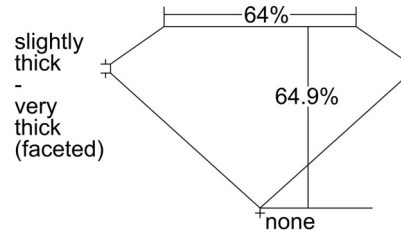

GIA NATURAL DIAMOND GRADING REPORT

September 27, 2024

GIA Report Number 6234400547

Shape and Cutting Style Oval Brilliant

Measurements 9.34 x 6.06 x 3.93 mm

GRADING RESULTS

Carat Weight 1.50 carat

Color Grade E

Profile not to actual proportions

CLARITY CHARACTERISTICS

KEY TO SYMBOLS*

- Feather
- Needle
- Pinpoint
- Natural

* Red symbols denote internal characteristics (inclusions). Green or black symbols denote external characteristics (blemishes). Diagram is an approximate representation of the diamond, and symbols shown indicate type, position, and approximate size of clarity characteristics. All clarity characteristics may not be shown. Details of finish are not shown.