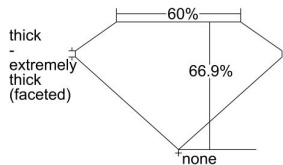

GIA®

FACSIMILE

GIA REPORT 6237243499

Verify this report at gia.edu

GIA NATURAL DIAMOND DOSSIER®

March 29, 2024
GIA Report Number 6237243499
Shape and Cutting Style ..... Oval Brilliant
Measurements ..... 8.06 x 5.57 x 3.73 mm

GRADING RESULTS

Carat Weight ..... 1.16 carat
Color Grade ..... E
Clarity Grade SI2

ADDITIONAL GRADING INFORMATION

Polish ..... Good
Symmetry ..... Very Good
Fluorescence ..... Faint
Clarity Characteristics ..... Cloud, Crystal
Inscription(s): GIA 6237243499

PROPORTIONS

Profile not to actual proportions

GRADING SCALES

GIA COLOR SCALE		GIA CLARITY SCALE			
COLORLESS	D	VERY VERY SLIGHTLY INCLUDED	FLAWLESS		
	E		INTERNALLY FLAWLESS		
	F	VERY SLIGHTLY INCLUDED	VVS₁		
	G		VVS₂		
	H		VS₁		
	NEAR COLORLESS	I	SLIGHTLY INCLUDED	VS₂	
		J		SI₁	
		FAINT	K	INCLUDED	SI₂
			L		I₁
			M		I₂
VERT LIGHT	N	INCLUDED	I₃		
	O				
	P				
	Q				
	R				
LIGHT	S				
	T				
	U				
	V				
	W				
	X				
Y					
Z