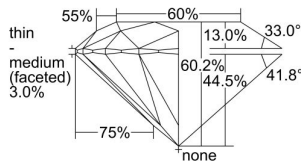

GIA®

FACSIMILE

GIA REPORT 6237298422

Verify this report at GIA.edu

GIA NATURAL DIAMOND DOSSIER®

May 28, 2024
GIA Report Number 6237298422
Shape and Cutting Style ..... Round Brilliant
Measurements ..... 5.38 - 5.40 x 3.24 mm

GRADING RESULTS

Carat Weight ..... 0.56 carat
Color Grade ..... D
Clarity Grade S11
Cut Grade ..... Excellent

ADDITIONAL GRADING INFORMATION

Polish ..... Excellent
Symmetry ..... Excellent
Fluorescence ..... None
Clarity Characteristics..... Crystal, Feather
Inscription(s): GIA 6237298422

PROPORTIONS

Profile to actual proportions

GRADING SCALES

GIA COLOR SCALE	GIA CLARITY SCALE	GIA CUT SCALE	
D	FLAWLESS	EXCELLENT	
E	INTERNALLY FLAWLESS		
F		VVS₁	VERY GOOD
G	VVS₂		
H	VS₁	GOOD	
I	VS₂		
J	S1₁	FAIR	
K	S1₂		
L	I₁	POOR	
M	I₂		
N	I₃		
O			
P			
Q			
R			
S			
T			
U			
V			
W			
X			
Y			
Z