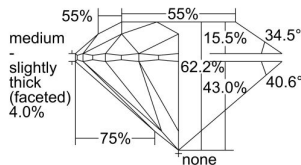

GIA®

FACSIMILE

GIA REPORT 6372886221

Verify this report at GIA.edu

GIA NATURAL DIAMOND DOSSIER®

March 10, 2021
GIA Report Number 6372886221
Shape and Cutting Style ..... Round Brilliant
Measurements ..... 4.62 - 4.63 x 2.88 mm

GRADING RESULTS

Carat Weight ..... 0.37 carat
Color Grade ..... F
Clarity Grade VS2
Cut Grade ..... Excellent

ADDITIONAL GRADING INFORMATION

Polish ..... Excellent
Symmetry ..... Excellent
Fluorescence ..... None
Clarity Characteristics..... Cloud, Crystal, Needle
Inscription(s): GIA 6372886221

PROPORTIONS

Profile to actual proportions

GRADING SCALES

GIA COLOR SCALE	GIA CLARITY SCALE	GIA CUT SCALE	
D	FLAWLESS	EXCELLENT	
E	INTERNALLY FLAWLESS		
F		VVS₁	VERY GOOD
G	VVS₂		
H	VS₁	GOOD	
I	VS₂		
J	SI₁	FAIR	
K	SI₂		
L	I₁	POOR	
M	I₂		
N	I₃		
O			
P			
Q			
R			
S			
T			
U			
V			
W			
X			
Y			
Z