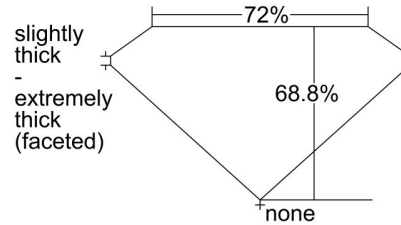

GIA NATURAL DIAMOND GRADING REPORT

January 07, 2021

GIA Report Number ..... 6375207675

Shape and Cutting Style ..... Cushion Modified Brilliant

Measurements ..... 6.30 x 6.02 x 4.14 mm

GRADING RESULTS

Carat Weight ..... 1.20 carat

Color Grade ..... F

Clarity Grade ..... S11

ADDITIONAL GRADING INFORMATION

Polish ..... Very Good

Symmetry ..... Good

Fluorescence ..... Faint

Inscription(s): GIA 6375207675

**Comments:** Additional pinpoints are not shown. Surface graining is not shown.

PROPORTIONS

Profile not to actual proportions

CLARITY CHARACTERISTICS

KEY TO SYMBOLS\*

-  Feather
-  Natural
-  Cavity
-  Indented Natural
-  Pinpoint

\* Red symbols denote internal characteristics (inclusions). Green or black symbols denote external characteristics (blemishes). Diagram is an approximate representation of the diamond, and symbols shown indicate type, position, and approximate size of clarity characteristics. All clarity characteristics may not be shown. Details of finish are not shown.