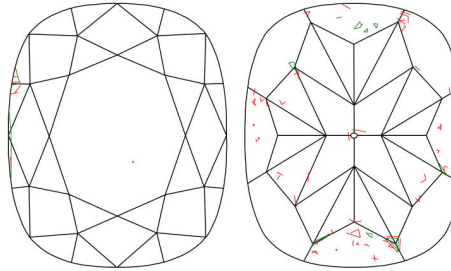

GIA NATURAL DIAMOND GRADING REPORT

January 07, 2021

GIA Report Number ..... 6375207675

Shape and Cutting Style ..... Cushion Modified Brilliant

Measurements ..... 6.30 x 6.02 x 4.14 mm

GRADING RESULTS

Carat Weight ..... 1.20 carat

Color Grade ..... F

Clarity Grade ..... S11

ADDITIONAL GRADING INFORMATION

Polish ..... Very Good

Symmetry ..... Good

Fluorescence ..... Faint

Inscription(s): GIA 6375207675

**Comments:** Additional pinpoints are not shown. Surface graining is not shown.

PROPORTIONS

Profile not to actual proportions

CLARITY CHARACTERISTICS

KEY TO SYMBOLS\*

-  Feather
-  Natural
-  Cavity
-  Indented Natural
-  Pinpoint

\* Red symbols denote internal characteristics (inclusions). Green or black symbols denote external characteristics (blemishes). Diagram is an approximate representation of the diamond, and symbols shown indicate type, position, and approximate size of clarity characteristics. All clarity characteristics may not be shown. Details of finish are not shown.