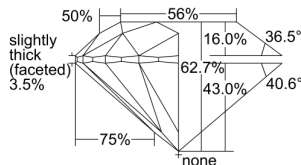

GIA®

FACSIMILE

GIA REPORT 6382112888

Verify this report at GIA.edu

GIA NATURAL DIAMOND DOSSIER®

May 10, 2021
GIA Report Number 6382112888
Shape and Cutting Style ..... Round Brilliant
Measurements ..... 6.10 - 6.14 x 3.84 mm

GRADING RESULTS

Carat Weight ..... 0.90 carat
Color Grade ..... G
Clarity Grade S11
Cut Grade ..... Excellent

ADDITIONAL GRADING INFORMATION

Polish ..... Excellent
Symmetry ..... Excellent
Fluorescence ..... Faint
Clarity Characteristics ..... Crystal, Cloud
Inscription(s): GIA 6382112888

PROPORTIONS

Profile to actual proportions

GRADING SCALES

GIA COLOR SCALE	GIA CLARITY SCALE	GIA CUT SCALE	
D	FLAWLESS	EXCELLENT	
E	INTERNALLY FLAWLESS		
F		VVS₁	VERY GOOD
G	VVS₂		
H	VS₁	GOOD	
I	VS₂		
J	S1₁	FAIR	
K	S1₂		
L	I₁	POOR	
M	I₂		
N	I₃		
O			
P			
Q			
R			
S			
T			
U			
V			
W			
X			
Y			
Z