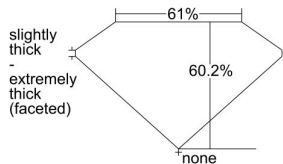

GIA®

FACSIMILE

GIA REPORT 6385771720

Verify this report at GIA.edu

GIA NATURAL DIAMOND DOSSIER®

May 25, 2021
GIA Report Number 6385771720
Shape and Cutting Style ..... Heart Brilliant
Measurements ..... 5.79 x 6.48 x 3.90 mm

GRADING RESULTS

Carat Weight ..... 0.91 carat
Color Grade ..... G
Clarity Grade SI2

ADDITIONAL GRADING INFORMATION

Polish ..... Excellent
Symmetry ..... Excellent
Fluorescence ..... None
Clarity Characteristics ..... Twinning Wisp
Inscription(s): GIA 6385771720

PROPORTIONS

Profile not to actual proportions

GRADING SCALES

GIA COLOR SCALE		GIA CLARITY SCALE			
COLORLESS	D	VERY VERY SLIGHTLY INCLUDED	FLAWLESS		
	E		INTERNALLY FLAWLESS		
	F	VERY SLIGHTLY INCLUDED	VVS₁		
	G		VVS₂		
	H		VS₁		
	NEAR COLORLESS	I	SLIGHTLY INCLUDED	VS₂	
		J		SI₁	
		FAINT	K	INCLUDED	SI₂
			L		I₁
			M		I₂
VERT LIGHT	N	INCLUDED	I₃		
	O				
	P				
	Q				
	R				
LIGHT	S				
	T				
	U				
	V				
	W				
	X				
	Y				
	Z