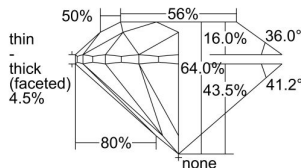

GIA®

FACSIMILE

GIA REPORT 6392227456

Verify this report at GIA.edu

GIA NATURAL DIAMOND DOSSIER®

July 26, 2021
GIA Report Number 6392227456
Shape and Cutting Style ..... Round Brilliant
Measurements ..... 6.02 - 6.10 x 3.88 mm

GRADING RESULTS

Carat Weight ..... 0.90 carat
Color Grade ..... F
Clarity Grade SI2
Cut Grade ..... Very Good

ADDITIONAL GRADING INFORMATION

Polish ..... Excellent
Symmetry ..... Good
Fluorescence ..... None
Clarity Characteristics ..... Cloud
Inscription(s): GIA 6392227456

PROPORTIONS

Profile to actual proportions

GRADING SCALES

GIA COLOR SCALE	GIA CLARITY SCALE	GIA CUT SCALE	
D	FLAWLESS	EXCELLENT	
E	INTERNALLY FLAWLESS		
F		VVS₁	VERY GOOD
G	VVS₂		
H	VS₁	GOOD	
I	VS₂		
J	SI₁	FAIR	
K	SI₂		
L	I₁	POOR	
M			
N			
O	I₂		
P			
Q			
R	I₃		
S			
T			
U			
V			
W			
X			
Y			
Z