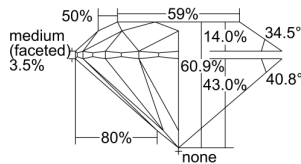

GIA®

FACSIMILE

GIA REPORT 6392843449

Verify this report at GIA.edu

GIA NATURAL DIAMOND DOSSIER®

August 12, 2021
GIA Report Number 6392843449
Shape and Cutting Style ..... Round Brilliant
Measurements ..... 4.42 - 4.44 x 2.70 mm

GRADING RESULTS

Carat Weight ..... 0.32 carat
Color Grade ..... F
Clarity Grade VVS1
Cut Grade ..... Excellent

ADDITIONAL GRADING INFORMATION

Polish ..... Excellent
Symmetry ..... Excellent
Fluorescence ..... None
Clarity Characteristics ..... Pinpoint, Feather
Inscription(s): GIA 6392843449

PROPORTIONS

Profile to actual proportions

GRADING SCALES

GIA COLOR SCALE	GIA CLARITY SCALE	GIA CUT SCALE	
D	FLAWLESS	EXCELLENT	
E	INTERNALLY FLAWLESS		
F		VVS₁	VERY GOOD
G	VVS₂		
H	VS₁	GOOD	
I	VS₂		
J	SI₁	FAIR	
K	SI₂		
L	I₁	POOR	
M			
N			
O	I₂		
P			
Q			
R	I₃		
S			
T			
U			
V			
W			
X			
Y			
Z