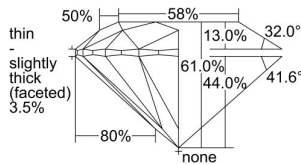

GIA®

FACSIMILE

GIA REPORT 6402512557

Verify this report at GIA.edu

GIA NATURAL DIAMOND DOSSIER®

September 24, 2021
GIA Report Number 6402512557
Shape and Cutting Style ..... Round Brilliant
Measurements ..... 5.44 - 5.46 x 3.33 mm

GRADING RESULTS

Carat Weight ..... 0.60 carat
Color Grade ..... E
Clarity Grade I1
Cut Grade ..... Excellent

ADDITIONAL GRADING INFORMATION

Polish ..... Excellent
Symmetry ..... Excellent
Fluorescence ..... None
Clarity Characteristics ..... Cloud
Inscription(s): GIA 6402512557

PROPORTIONS

GRADING SCALES

GIA COLOR SCALE	GIA CLARITY SCALE	GIA CUT SCALE	
D	FLAWLESS	EXCELLENT	
E	INTERNALLY FLAWLESS		
F		VVS₁	VERY GOOD
G	VVS₂		
H	VS₁	GOOD	
I	VS₂		
J	SI₁	FAIR	
K	SI₂		
L	I₁	POOR	
M	I₂		
N	I₃		
O			
P			
Q			
R			
S			
T			
U			
V			
W			
X			
Y			
Z