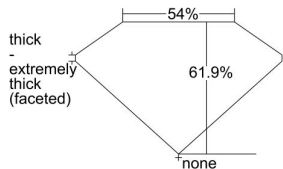

GIA®

FACSIMILE

GIA REPORT 6402695793

Verify this report at GIA.edu

GIA NATURAL DIAMOND DOSSIER®

November 09, 2021
GIA Report Number **6402695793**
Shape and Cutting Style ..... **Heart Brilliant**
Measurements ..... **5.03 x 5.97 x 3.70 mm**

GRADING RESULTS

Carat Weight ..... **0.70 carat**
Color Grade ..... **F**
Clarity Grade **VS1**

ADDITIONAL GRADING INFORMATION

Polish ..... **Excellent**
Symmetry ..... **Very Good**
Fluorescence ..... **Strong Blue**
Clarity Characteristics ..... **Crystal**
Inscription(s): **GIA 6402695793**

PROPORTIONS

Profile not to actual proportions

GRADING SCALES

GIA COLOR SCALE		GIA CLARITY SCALE			
COLORLESS	D	VERY VERY SLIGHTLY INCLUDED	FLAWLESS		
	E		INTERNALLY FLAWLESS		
	F	VERY SLIGHTLY INCLUDED	VVS₁		
	G		VVS₂		
	H		VS₁		
	NEAR COLORLESS	I	SLIGHTLY INCLUDED	VS₂	
		J		SI₁	
		FAINT	K	INCLUDED	SI₂
			L		I₁
			M		I₂
VERT LIGHT	N	LIGHT	I₃		
	O				
	P				
	Q				
	R