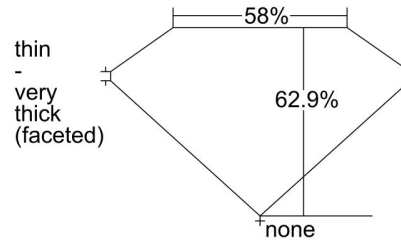

GIA NATURAL DIAMOND GRADING REPORT

October 17, 2021
 GIA Report Number 6402887416
 Shape and Cutting Style Pear Brilliant
 Measurements 8.05 x 5.37 x 3.38 mm

GRADING RESULTS

Carat Weight 0.90 carat
 Color Grade L, Faint Brown
 Clarity Grade VS1

ADDITIONAL GRADING INFORMATION

Polish Very Good
 Symmetry Very Good
 Fluorescence Medium Blue

Inscription(s): GIA 6402887416

Comments: Internal graining is not shown. Surface graining is not shown.

PROPORTIONS

Profile not to actual proportions

CLARITY CHARACTERISTICS

KEY TO SYMBOLS*

- Needle
- Cloud
- Pinpoint
- Natural

* Red symbols denote internal characteristics (inclusions). Green or black symbols denote external characteristics (blemishes). Diagram is an approximate representation of the diamond, and symbols shown indicate type, position, and approximate size of clarity characteristics. All clarity characteristics may not be shown. Details of finish are not shown.