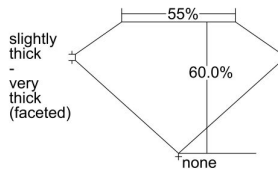

GIA®

FACSIMILE

GIA REPORT 6411727592

Verify this report at GIA.edu

GIA NATURAL DIAMOND DOSSIER®

December 21, 2021
GIA Report Number **6411727592**
Shape and Cutting Style ..... **Heart Brilliant**
Measurements ..... **5.47 x 6.05 x 3.63 mm**

GRADING RESULTS

Carat Weight ..... **0.70 carat**
Color Grade ..... **F**
Clarity Grade **VS1**

ADDITIONAL GRADING INFORMATION

Polish ..... **Excellent**
Symmetry ..... **Very Good**
Fluorescence ..... **Medium Blue**
Clarity Characteristics..... **Needle, Pinpoint**
Inscription(s): **GIA 6411727592**

PROPORTIONS

Profile not to actual proportions

GRADING SCALES

GIA COLOR SCALE		GIA CLARITY SCALE	
NEAR COLORLESS	D	VERY VERY SLIGHTLY INCLUDED	FLAWLESS
	E		INTERNALLY FLAWLESS
	F		VVS₁
	G		VVS₂
	H		VS₁
	I		VS₂
	J		SI₁
	K		SI₂
	L		I₁
	M		I₂
FAINT	N	SLIGHTLY INCLUDED	I₃
	O		
	P		
	Q		
VERT LIGHT	R	INCLUDED	
	S		
	T		
	U		
	V		
	W		
	X		
	Y		
LIGHT	Z