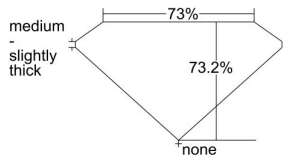

GIA®

FACSIMILE

GIA REPORT 6411728076

Verify this report at GIA.edu

GIA NATURAL DIAMOND DOSSIER®

December 20, 2021
GIA Report Number **6411728076**
Shape and Cutting Style ..... **Square Modified Brilliant**
Measurements ..... **4.57 x 4.36 x 3.19 mm**

GRADING RESULTS

Carat Weight ..... **0.50 carat**
Color Grade ..... **F**
Clarity Grade **S11**

ADDITIONAL GRADING INFORMATION

Polish ..... **Excellent**
Symmetry ..... **Very Good**
Fluorescence ..... **None**
Clarity Characteristics ..... **Feather**
Inscription(s): **GIA 6411728076**

PROPORTIONS

Profile not to actual proportions

GRADING SCALES

GIA COLOR SCALE		GIA CLARITY SCALE			
COLORLESS	D	VERY VERY SLIGHTLY INCLUDED	FLAWLESS		
	E		INTERNALLY FLAWLESS		
	F	VERY SLIGHTLY INCLUDED	VVS₁		
	G		VVS₂		
	H		VS₁		
	NEAR COLORLESS	I	SLIGHTLY INCLUDED	VS₂	
		J		S1₁	
		FAINT	K	INCLUDED	S1₂
			L		I₁
			M		I₂
VERT LIGHT	N	LIGHT	I₃		
	O				
	P				
	Q				
	R