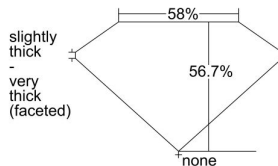

GIA®

FACSIMILE

GIA REPORT 6411888384

Verify this report at GIA.edu

GIA NATURAL DIAMOND DOSSIER®

January 11, 2022
GIA Report Number 6411888384
Shape and Cutting Style ..... Heart Brilliant
Measurements ..... 5.38 x 6.39 x 3.62 mm

GRADING RESULTS

Carat Weight ..... 0.72 carat
Color Grade ..... D
Clarity Grade S11

ADDITIONAL GRADING INFORMATION

Polish ..... Excellent
Symmetry ..... Very Good
Fluorescence ..... None
Clarity Characteristics ..... Crystal, Cloud, Feather
Inscription(s): GIA 6411888384

PROPORTIONS

Profile not to actual proportions

GRADING SCALES

GIA COLOR SCALE		GIA CLARITY SCALE	
COLORLESS	D	VERY VERY SLIGHTLY INCLUDED	FLAWLESS
	E		INTERNALLY FLAWLESS
	F		VVS₁
	G		VVS₂
	H		VS₁
	I		VS₂
	J		SI₁
	K		SI₂
	L		I₁
	M		I₂
NEAR COLORLESS	N	SLIGHTLY INCLUDED	I₃
	O		
	P		
	Q		
FAINT	R		
	S		
	T		
	U		
VERT LIGHT	V		
	W		
	X		
	Y		
LIGHT	Z