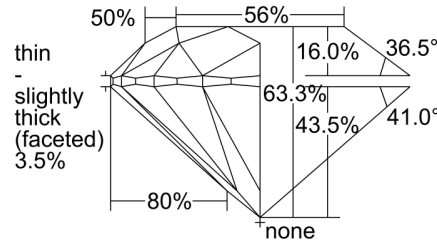

GIA NATURAL DIAMOND GRADING REPORT

January 20, 2022

GIA Report Number 6412784618

Shape and Cutting Style Round Brilliant

Measurements 7.94 - 8.00 x 5.04 mm

GRADING RESULTS

Carat Weight 2.00 carat

Color Grade H

Clarity Grade SI2

Cut Grade Excellent

ADDITIONAL GRADING INFORMATION

Polish Excellent

Symmetry Excellent

Fluorescence None

Inscription(s): GIA 6412784618

Comments: Additional twinning wisps, additional clouds, pinpoints and surface graining are not shown.

PROPORTIONS

Profile to actual proportions

CLARITY CHARACTERISTICS

KEY TO SYMBOLS*

- Knot
- Cloud
- Natural
- Twinning Wisp
- Cavity
- Feather
- Indented Natural
- Crystal
- Needle

* Red symbols denote internal characteristics (inclusions). Green or black symbols denote external characteristics (blemishes). Diagram is an approximate representation of the diamond, and symbols shown indicate type, position, and approximate size of clarity characteristics. All clarity characteristics may not be shown. Details of finish are not shown.