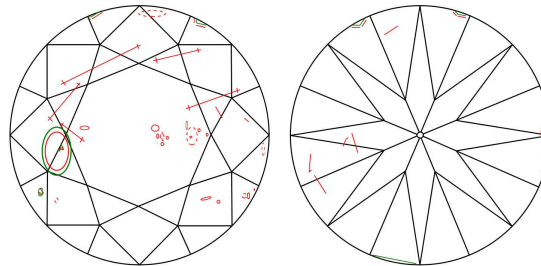

GIA NATURAL DIAMOND GRADING REPORT

January 20, 2022

GIA Report Number 6412784618

Shape and Cutting Style Round Brilliant

Measurements 7.94 - 8.00 x 5.04 mm

GRADING RESULTS

Carat Weight 2.00 carat

Color Grade H

Clarity Grade SI2

Cut Grade Excellent

ADDITIONAL GRADING INFORMATION

Polish Excellent

Symmetry Excellent

Fluorescence None

Inscription(s): GIA 6412784618

Comments: Additional twinning wisps, additional clouds, pinpoints and surface graining are not shown.

PROPORTIONS

Profile to actual proportions

CLARITY CHARACTERISTICS

KEY TO SYMBOLS*

- Knot
- Cloud
- Natural
- Twinning Wisp
- Cavity
- Feather
- Indented Natural
- Crystal
- Needle

* Red symbols denote internal characteristics (inclusions). Green or black symbols denote external characteristics (blemishes). Diagram is an approximate representation of the diamond, and symbols shown indicate type, position, and approximate size of clarity characteristics. All clarity characteristics may not be shown. Details of finish are not shown.