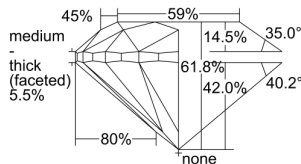

GIA®

FACSIMILE

GIA REPORT 6412811707

Verify this report at GIA.edu

GIA NATURAL DIAMOND DOSSIER®

December 27, 2021
GIA Report Number **6412811707**
Shape and Cutting Style ..... **Round Brilliant**
Measurements ..... **6.07 - 6.13 x 3.77 mm**

GRADING RESULTS

Carat Weight ..... **0.90 carat**
Color Grade ..... **G**
Clarity Grade **S12**
Cut Grade ..... **Very Good**

ADDITIONAL GRADING INFORMATION

Polish ..... **Excellent**
Symmetry ..... **Excellent**
Fluorescence ..... **None**
Clarity Characteristics ..... **Cloud, Feather**
Inscription(s): **GIA 6412811707**

PROPORTIONS

Profile to actual proportions

GRADING SCALES

GIA COLOR SCALE	GIA CLARITY SCALE	GIA CUT SCALE	
D	FLAWLESS	EXCELLENT	
E	INTERNALLY FLAWLESS		
F		VVS₁	VERY GOOD
G	VVS₂		
H	VS₁	GOOD	
I	VS₂		
J	S1₁	FAIR	
K	S1₂		
L	I₁	POOR	
M	I₂		
N	I₃		
O			
P			
Q			
R			
S			
T			
U			
V			
W			
X			
Y			
Z