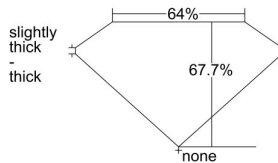

GIA®

FACSIMILE

GIA REPORT 6415679930

Verify this report at GIA.edu

GIA NATURAL DIAMOND DOSSIER®

December 23, 2021
GIA Report Number 6415679930
Shape and Cutting Style ..... Square Emerald Cut
Measurements ..... 4.90 x 4.89 x 3.31 mm

GRADING RESULTS

Carat Weight ..... 0.73 carat
Color Grade ..... H
Clarity Grade VVS1

ADDITIONAL GRADING INFORMATION

Polish ..... Excellent
Symmetry ..... Excellent
Fluorescence ..... None
Clarity Characteristics ..... Pinpoint
Inscription(s): GIA 6415679930

PROPORTIONS

Profile not to actual proportions

GRADING SCALES

GIA COLOR SCALE		GIA CLARITY SCALE			
COLORLESS	D	VERY VERY SLIGHTLY INCLUDED	FLAWLESS		
	E		INTERNALLY FLAWLESS		
	F		VVS₁		
	NEAR COLORLESS	G	VERY SLIGHTLY INCLUDED	VVS₂	
		H		VS₁	
		FANT	I	SLIGHTLY INCLUDED	VS₂
			J		SI₁
	LIGHT	K	INCLUDED	SI₂	
		L		I₁	
		M		I₂	
N		Z	I₃		
O					
P					
Q					
R					
S					
T					
U					
V					
W					
X					
Y					
Z