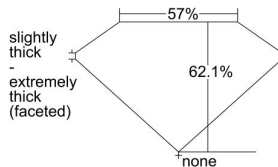

GIA®

FACSIMILE

GIA REPORT 6421942749

Verify this report at GIA.edu

GIA NATURAL DIAMOND DOSSIER®

April 06, 2022
GIA Report Number **6421942749**
Shape and Cutting Style ..... **Heart Brilliant**
Measurements ..... **5.13 x 6.15 x 3.82 mm**

GRADING RESULTS

Carat Weight ..... **0.72 carat**
Color Grade ..... **G**
Clarity Grade **S11**

ADDITIONAL GRADING INFORMATION

Polish ..... **Excellent**
Symmetry ..... **Very Good**
Fluorescence ..... **None**
Clarity Characteristics..... **Twinning Wisp, Cloud, Crystal**
Inspection(s): GIA 6421942749

PROPORTIONS

Profile not to actual proportions

GRADING SCALES

GIA COLOR SCALE		GIA CLARITY SCALE			
COLORLESS	D	VERY VERY SLIGHTLY INCLUDED	FLAWLESS		
	E		INTERNALLY FLAWLESS		
	F		VVS₁		
	G		VVS₂		
	NEAR COLORLESS	H	VERY SLIGHTLY INCLUDED	VS₁	
		I		VS₂	
		FAINT	J	SLIGHTLY INCLUDED	S1₁
			K		S1₂
	L		I₁		
	VERT LIGHT		M	INCLUDED	I₂
N			I₃		
O					
P					
LIGHT	Q				
	R				
	S				
	T				
	U				
	V				
W					
X					
Y					
Z