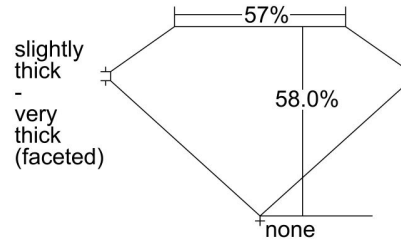

GIA NATURAL DIAMOND GRADING REPORT

March 08, 2022
GIA Report Number 6422588931
Shape and Cutting Style Heart Brilliant
Measurements 7.30 x 8.56 x 4.97 mm

GRADING RESULTS

Carat Weight 1.93 carat
Color Grade E
Clarity Grade SI1

ADDITIONAL GRADING INFORMATION

Polish Excellent
Symmetry Very Good
Fluorescence None
Inscription(s): GIA 6422588931

Comments: Additional clouds are not shown. Pinpoints are not shown.

PROPORTIONS

Profile not to actual proportions

CLARITY CHARACTERISTICS

KEY TO SYMBOLS*

- Crystal
- △ Natural
- Feather
- ⊙ Cloud
- ◐ Cavity

* Red symbols denote internal characteristics (inclusions). Green or black symbols denote external characteristics (blemishes). Diagram is an approximate representation of the diamond, and symbols shown indicate type, position, and approximate size of clarity characteristics. All clarity characteristics may not be shown. Details of finish are not shown.