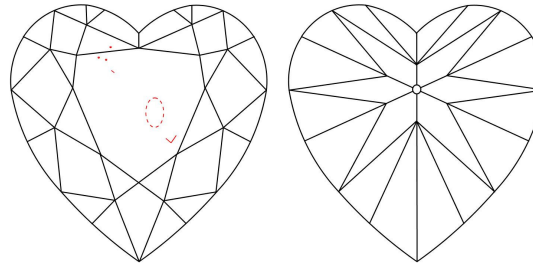

GIA NATURAL DIAMOND GRADING REPORT

March 17, 2022
 GIA Report Number 6422675528
 Shape and Cutting Style Heart Brilliant
 Measurements 5.50 x 6.46 x 4.12 mm

GRADING RESULTS

Carat Weight 0.91 carat
 Color Grade M, Faint Brown
 Clarity Grade SI1

ADDITIONAL GRADING INFORMATION

Polish Very Good
 Symmetry Very Good
 Fluorescence None
 Inscription(s): GIA 6422675528
Comments: Additional pinpoints are not shown.

PROPORTIONS

Profile not to actual proportions

CLARITY CHARACTERISTICS

KEY TO SYMBOLS*

-  Cloud
-  Feather
-  Needle
-  Pinpoint

* Red symbols denote internal characteristics (inclusions). Green or black symbols denote external characteristics (blemishes). Diagram is an approximate representation of the diamond, and symbols shown indicate type, position, and approximate size of clarity characteristics. All clarity characteristics may not be shown. Details of finish are not shown.