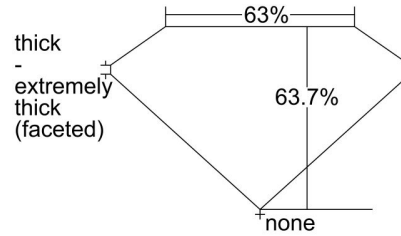

GIA NATURAL DIAMOND GRADING REPORT

March 17, 2022
 GIA Report Number 6422675528
 Shape and Cutting Style Heart Brilliant
 Measurements 5.50 x 6.46 x 4.12 mm

GRADING RESULTS

Carat Weight 0.91 carat
 Color Grade M, Faint Brown
 Clarity Grade SI1

ADDITIONAL GRADING INFORMATION

Polish Very Good
 Symmetry Very Good
 Fluorescence None
 Inscription(s): GIA 6422675528
Comments: Additional pinpoints are not shown.

PROPORTIONS

Profile not to actual proportions

CLARITY CHARACTERISTICS

KEY TO SYMBOLS*

-  Cloud
-  Feather
-  Needle
-  Pinpoint

* Red symbols denote internal characteristics (inclusions). Green or black symbols denote external characteristics (blemishes). Diagram is an approximate representation of the diamond, and symbols shown indicate type, position, and approximate size of clarity characteristics. All clarity characteristics may not be shown. Details of finish are not shown.