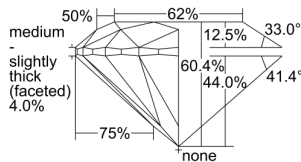

GIA®

FACSIMILE

GIA REPORT 6422719258

Verify this report at GIA.edu

GIA NATURAL DIAMOND DOSSIER®

March 17, 2022
GIA Report Number **6422719258**
Shape and Cutting Style ..... **Round Brilliant**
Measurements ..... **6.21 - 6.23 x 3.76 mm**

GRADING RESULTS

Carat Weight ..... **0.90 carat**
Color Grade ..... **G**
Clarity Grade **VVS1**
Cut Grade ..... **Excellent**

ADDITIONAL GRADING INFORMATION

Polish ..... **Excellent**
Symmetry ..... **Excellent**
Fluorescence ..... **Faint**
Clarity Characteristics ..... **Pinpoint**
Inscription(s): **GIA 6422719258**

PROPORTIONS

Profile to actual proportions

GRADING SCALES

GIA COLOR SCALE	GIA CLARITY SCALE	GIA CUT SCALE	
D	FLAWLESS	EXCELLENT	
E	INTERNALLY FLAWLESS		
F		VVS₁	VERY GOOD
G	VVS₂		
H	VS₁	GOOD	
I	VS₂		
J	SI₁	FAIR	
K	SI₂		
L	I₁	POOR	
M	I₂		
N	I₃		
O			
P			
Q			
R			
S			
T			
U			
V			
W			
X			
Y			
Z