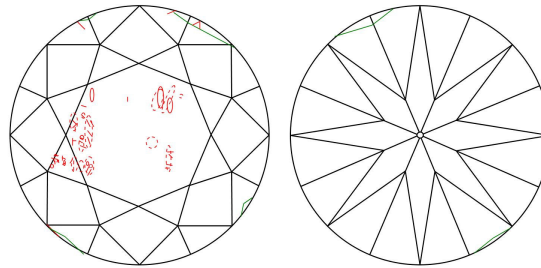

GIA NATURAL DIAMOND GRADING REPORT

March 29, 2022  
 GIA Report Number ..... 6422759424  
 Shape and Cutting Style ..... Round Brilliant  
 Measurements ..... 7.48 - 7.58 x 4.77 mm

GRADING RESULTS

Carat Weight ..... 1.70 carat  
 Color Grade ..... K  
 Clarity Grade ..... SI1  
 Cut Grade ..... Excellent

PROPORTIONS

Profile to actual proportions

CLARITY CHARACTERISTICS

KEY TO SYMBOLS\*

- Cloud
- Crystal
- Feather
- Needle
- Natural

\* Red symbols denote internal characteristics (inclusions). Green or black symbols denote external characteristics (blemishes). Diagram is an approximate representation of the diamond, and symbols shown indicate type, position, and approximate size of clarity characteristics. All clarity characteristics may not be shown. Details of finish are not shown.