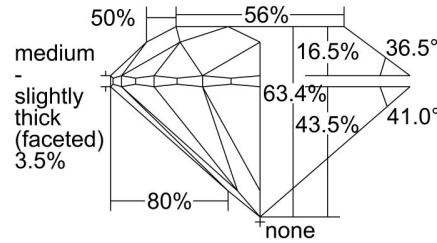

GIA NATURAL DIAMOND GRADING REPORT

March 29, 2022  
 GIA Report Number ..... 6422759424  
 Shape and Cutting Style ..... Round Brilliant  
 Measurements ..... 7.48 - 7.58 x 4.77 mm

GRADING RESULTS

Carat Weight ..... 1.70 carat  
 Color Grade ..... K  
 Clarity Grade ..... SI1  
 Cut Grade ..... Excellent

PROPORTIONS

Profile to actual proportions

CLARITY CHARACTERISTICS

KEY TO SYMBOLS\*

- Cloud
- Crystal
- Feather
- Needle
- Natural

\* Red symbols denote internal characteristics (inclusions). Green or black symbols denote external characteristics (blemishes). Diagram is an approximate representation of the diamond, and symbols shown indicate type, position, and approximate size of clarity characteristics. All clarity characteristics may not be shown. Details of finish are not shown.