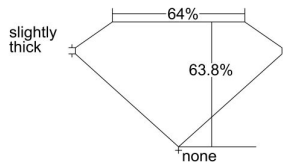

GIA®

FACSIMILE

GIA REPORT 6422814757

Verify this report at GIA.edu

GIA NATURAL DIAMOND DOSSIER®

March 28, 2022
GIA Report Number **6422814757**
Shape and Cutting Style ..... **Cut-Cornered Rectangular Modified Brilliant**
Measurements ..... **5.76 x 4.73 x 3.02 mm**

GRADING RESULTS

Carat Weight ..... **0.71 carat**
Color Grade ..... **G**
Clarity Grade **VVS2**

ADDITIONAL GRADING INFORMATION

Polish ..... **Excellent**
Symmetry ..... **Very Good**
Fluorescence ..... **None**
Clarity Characteristics..... **Cloud, Feather, Surface Graining**
Inscription(s): **GIA 6422814757**

PROPORTIONS

Profile not to actual proportions

GRADING SCALES

GIA COLOR SCALE		GIA CLARITY SCALE			
COLORLESS	D	VERY VERY SLIGHTLY INCLUDED	FLAWLESS		
	E		INTERNALLY FLAWLESS		
	F	VERY SLIGHTLY INCLUDED	VVS₁		
	G		VVS₂		
	H		VS₁		
	NEAR COLORLESS	I	SLIGHTLY INCLUDED	VS₂	
		J		SI₁	
		FAINT	K	INCLUDED	SI₂
			L		I₁
			M		I₂
VERTICALLY LIGHT	N	LIGHT	I₃		
	O				
	P				
	Q				
	R