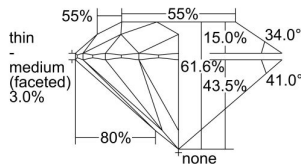

GIA®

FACSIMILE

GIA REPORT 6425556526

Verify this report at GIA.edu

GIA NATURAL DIAMOND DOSSIER®

March 06, 2022
GIA Report Number 6425556526
Shape and Cutting Style ..... Round Brilliant
Measurements ..... 4.61 - 4.63 x 2.84 mm

GRADING RESULTS

Carat Weight ..... 0.36 carat
Color Grade I
Clarity Grade S11
Cut Grade ..... Excellent

ADDITIONAL GRADING INFORMATION

Polish ..... Excellent
Symmetry ..... Excellent
Fluorescence ..... None
Clarity Characteristics ..... Crystal
Inscription(s): GIA 6425556526

PROPORTIONS

Profile to actual proportions

GRADING SCALES

GIA COLOR SCALE

COLORED	D
	E
	F
	G
	H
	I
	J
NEAR COLORLESS	K
	L
Faint	M
	N
	O
	P
	Q
	R
	S
	T
	U
	V
	W
	X
	Y
Light	Z

GIA CLARITY SCALE

VERY VERY SLIGHTLY INCLUDED	FLAWLESS
	INTERNALLY FLAWLESS
VERY SLIGHTLY INCLUDED	VVS₁
	VVS₂
SLIGHTLY INCLUDED	VS₁
	VS₂
INCLUDED	I₁
	I₂
	I₃

GIA CUT SCALE

EXCELLENT
VERY GOOD
GOOD
FAIR
POOR